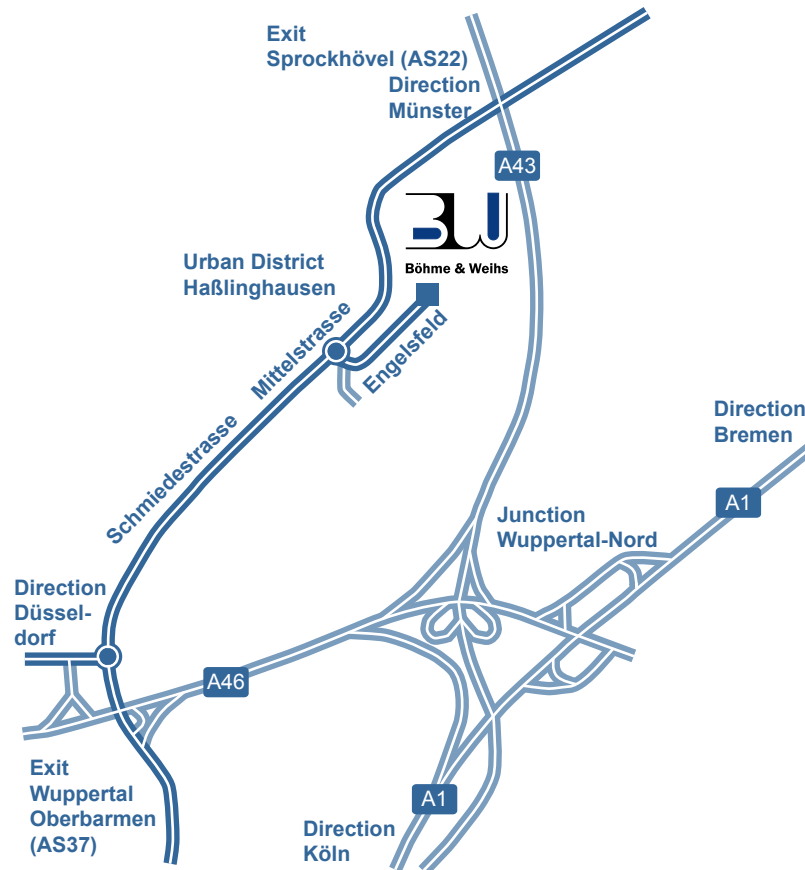

The Way to Böhme & Weihs
Systemtechnik GmbH & Co. KG
Engelsfeld 9
45549 Sprockhövel
Deutschland
Phone: +49 (0) 23 39 - 91 82-0
Fax.: +49 (0) 23 39 - 91 82-99

From Düsseldorf (A 46)

Take the exit Wuppertal-Oberbarmen, turn right onto the B 51 direction Bochum-Witten/Haßlinghausen (Schmiedestraße). At the roundabout take the second exit and continue to follow the B51 for 1,5 km. At the next roundabout take the first exit right to Engelsfeld.

From Köln or Bremen (A1)

Take the A46 at the junction of "Kreuz Wuppertal-Nord" towards Dusseldorf. Take the exit Wuppertal-Oberbarmen and turn right. At the roundabout take the left exit following the B51 Bochum-Witten/Haßlinghausen (Schmiedestraße). Stay on the B51 for 1,5 km. At the next roundabout you take the first exit right to Engelsfeld.

From Münster/Bochum (A43)

Take the A46 at the junction of "Kreuz Wuppertal-Nord" towards Dusseldorf. Take the exit Wuppertal-Oberbarmen and turn right. At the roundabout take the left exit following the B51 Bochum-Witten/Haßlinghausen (Schmiedestraße). Stay on the B51 for 1,5 km. At the next roundabout you take the first exit right to Engelsfeld.

Attention: Please don't take the A43 exit "Sprockhövel".